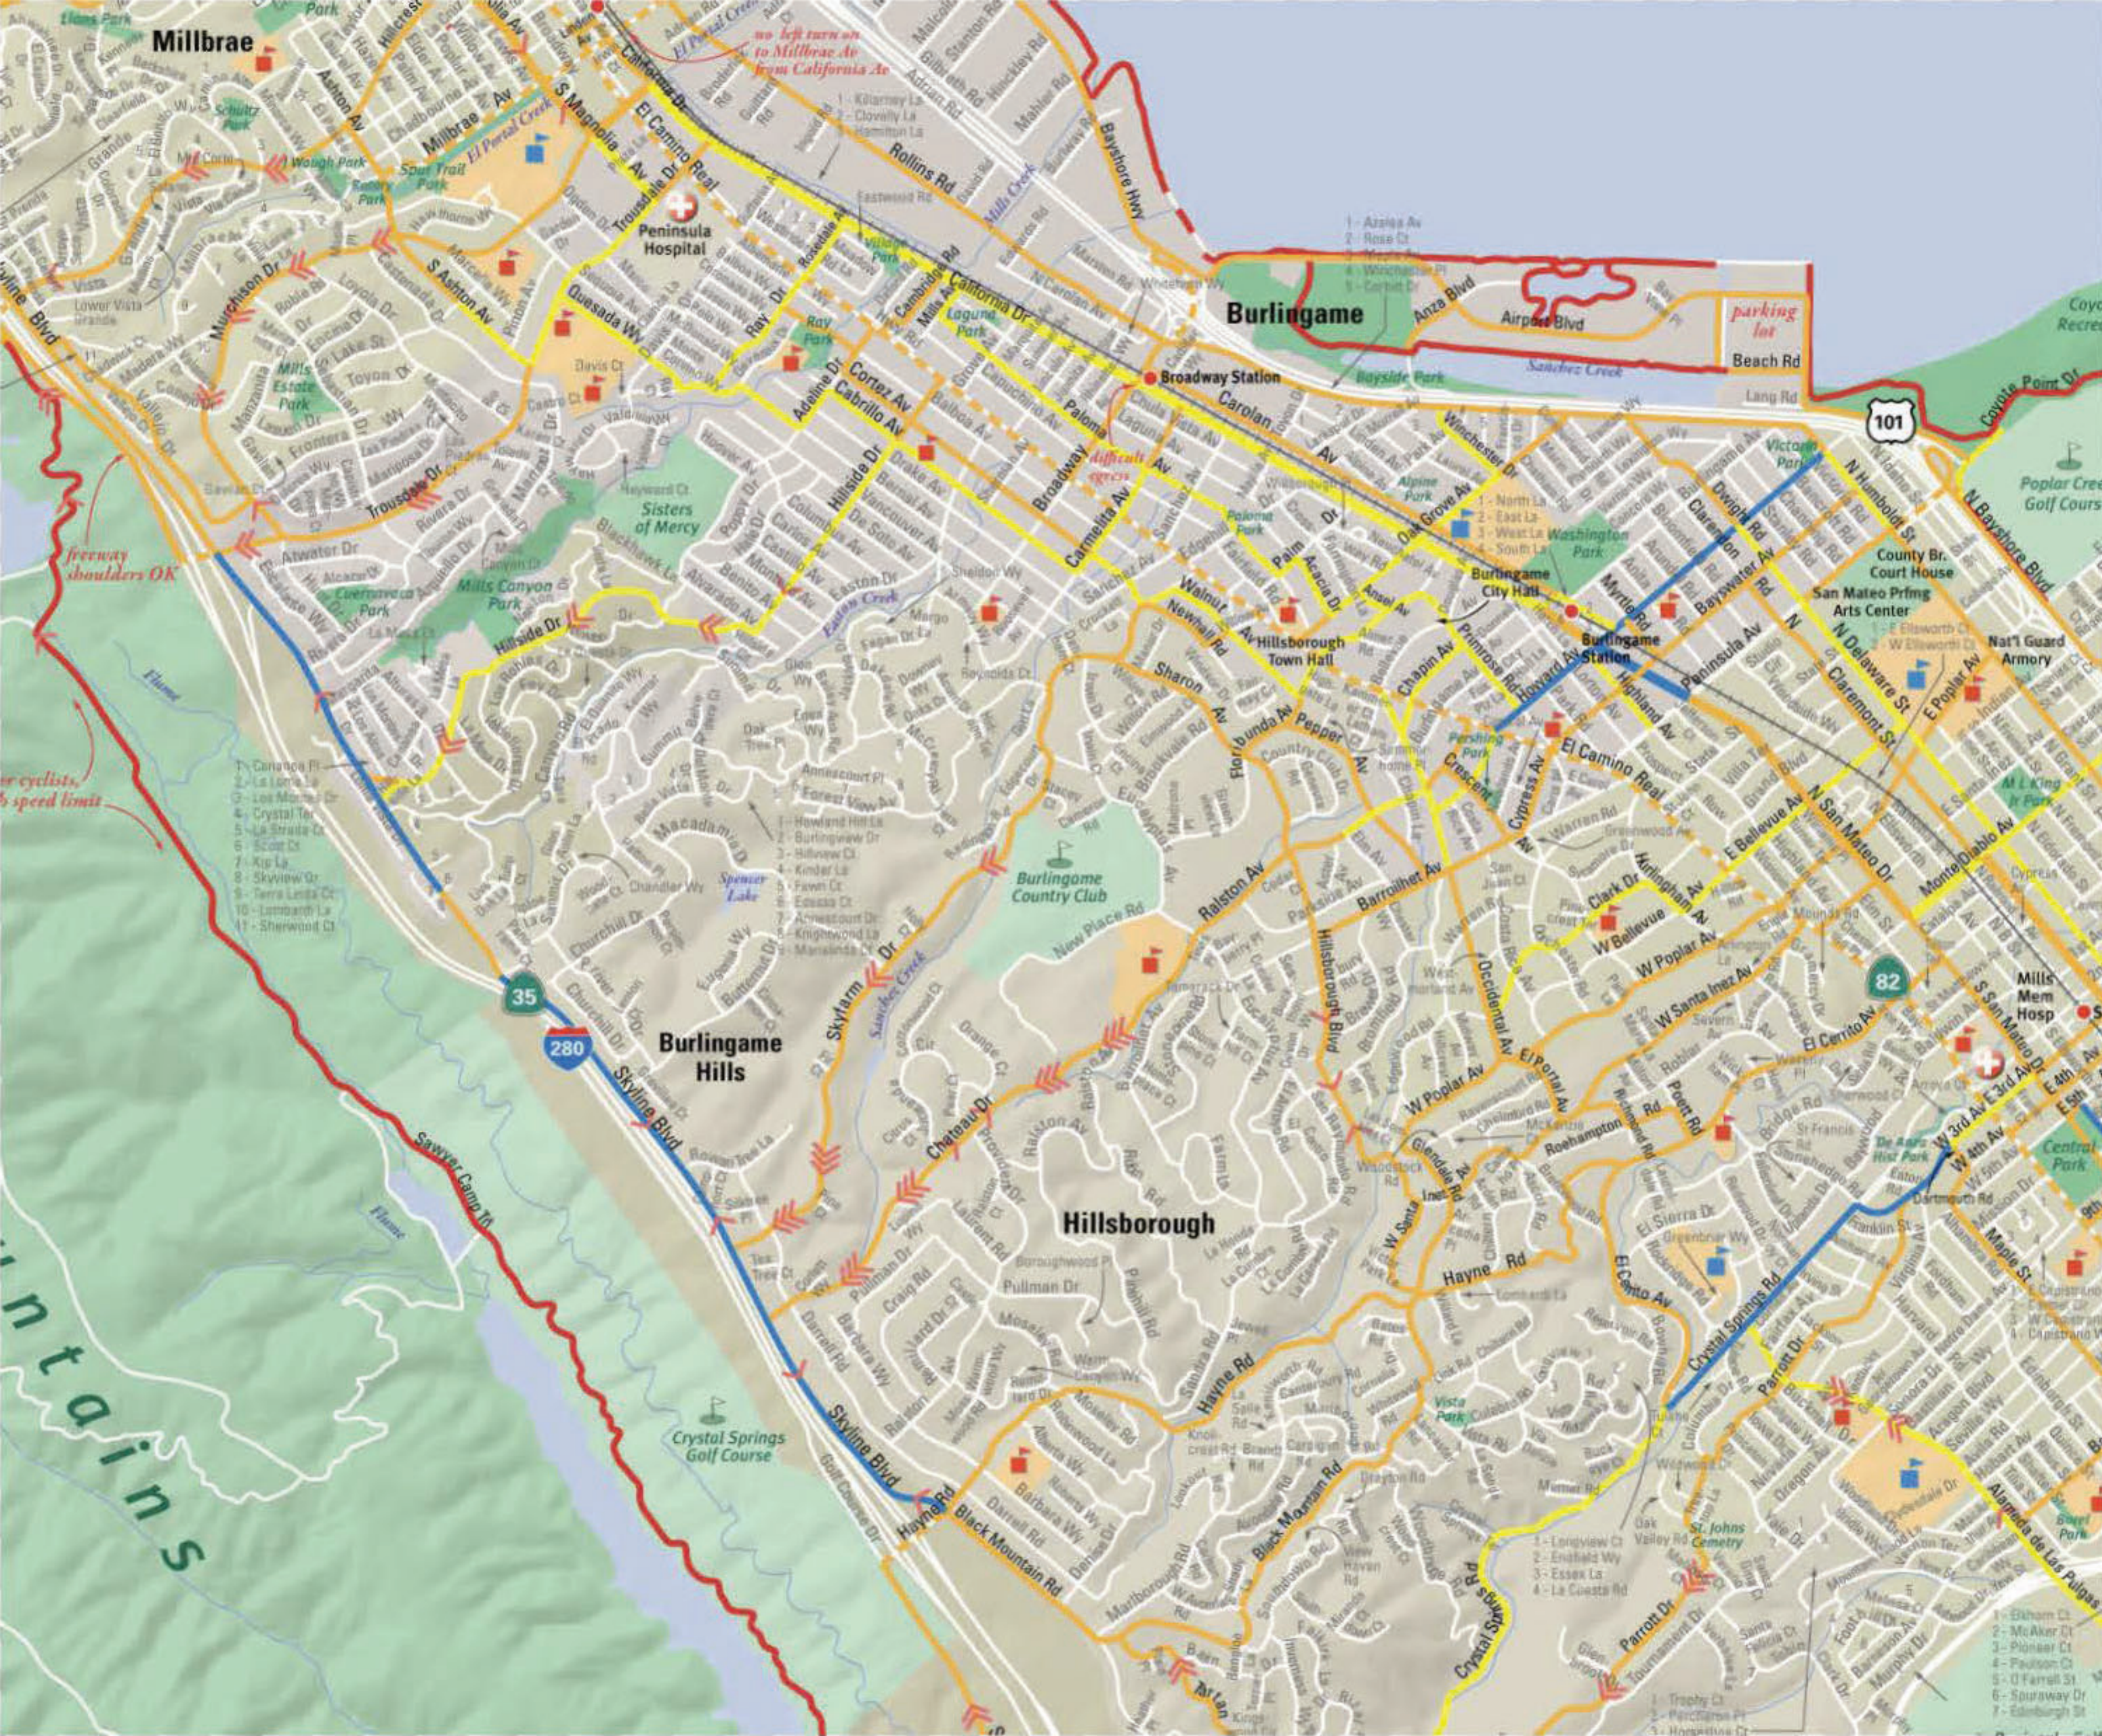

Millbrae

Burlingame

Burlingame Hills

Hillsborough

San Mateo Mountains

Crystal Springs Golf Course

Peninsula Hospital

Burlingame City Hall

Burlingame Country Club

101

35

280

82

freeway shoulders OK

for cyclists, 15 speed limit

no left turn on to Millbrae Av from California Av

parking lot

- 1 - Canaan Pl
- 2 - La Jolla La
- 3 - Los Moros Dr
- 4 - Crystal Ter
- 5 - La Strada Ct
- 6 - Scott Ct
- 7 - Kip La
- 8 - Skyview Dr
- 9 - Terra Linda Ct
- 10 - Lombard La
- 11 - Sherwood Ct

- 1 - Longview Pl
- 2 - Enfield Wy
- 3 - Essex La
- 4 - La Costa Rd

- 1 - Elham Ct
- 2 - McAker Ct
- 3 - Pioneer Ct
- 4 - Paulson Ct
- 5 - O Farrell St
- 6 - Spurway Dr
- 7 - Edinburgh St