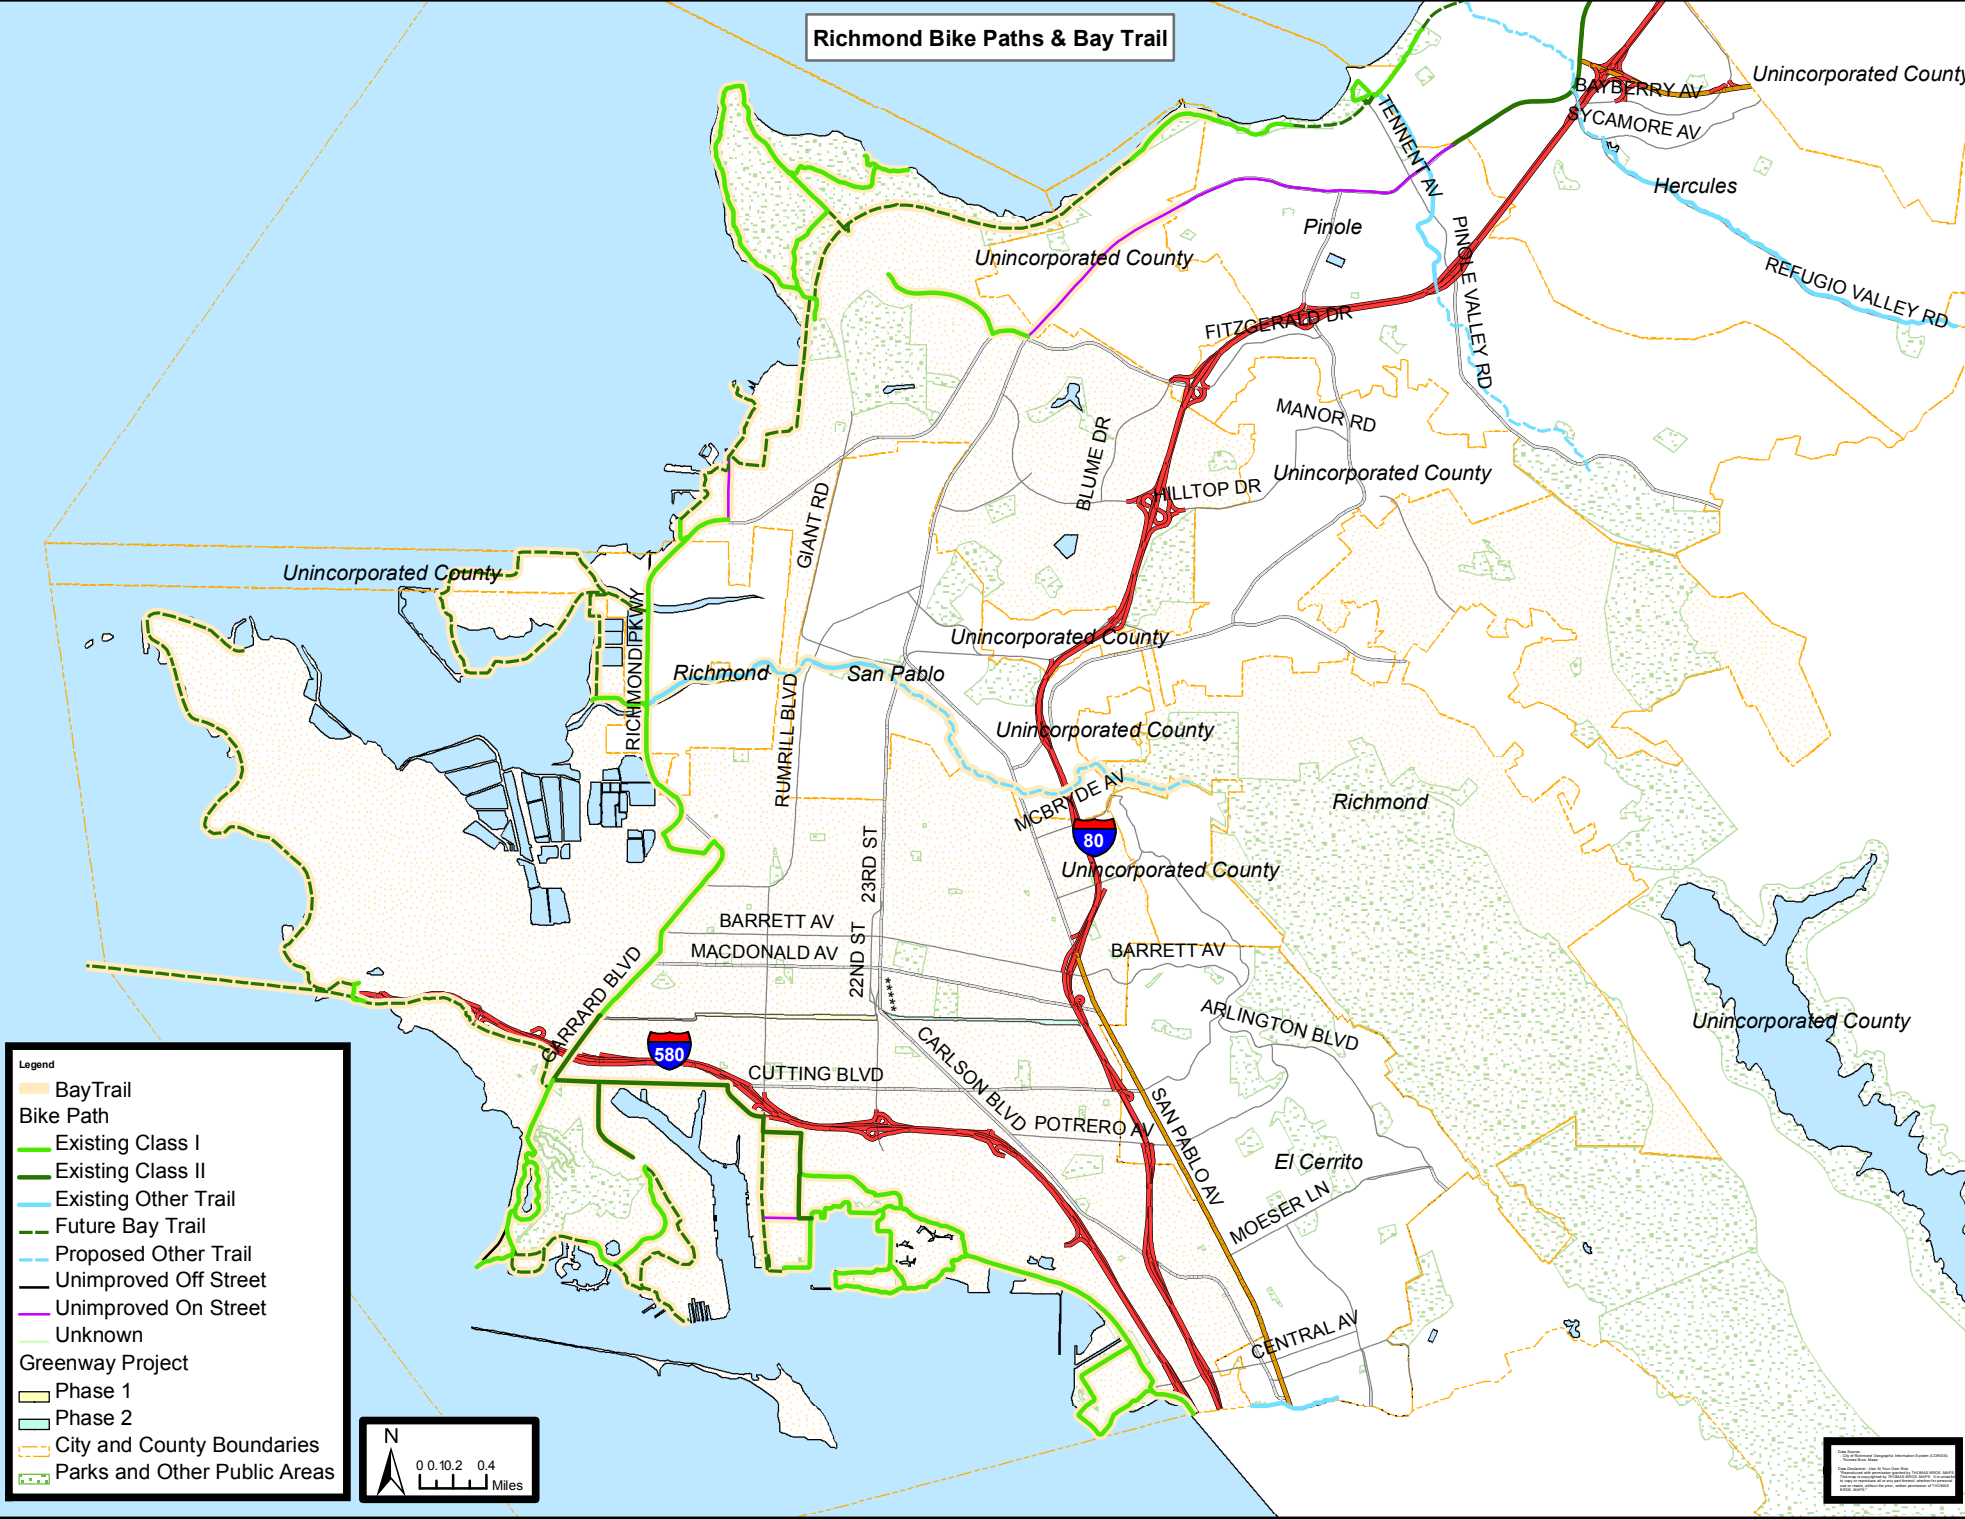

Richmond Bike Paths & Bay Trail

Legend

- BayTrail
- Bike Path
- Existing Class I
- Existing Class II
- Existing Other Trail
- Future Bay Trail
- Proposed Other Trail
- Unimproved Off Street
- Unimproved On Street
- Unknown
- Greenway Project
- Phase 1
- Phase 2
- City and County Boundaries
- Parks and Other Public Areas