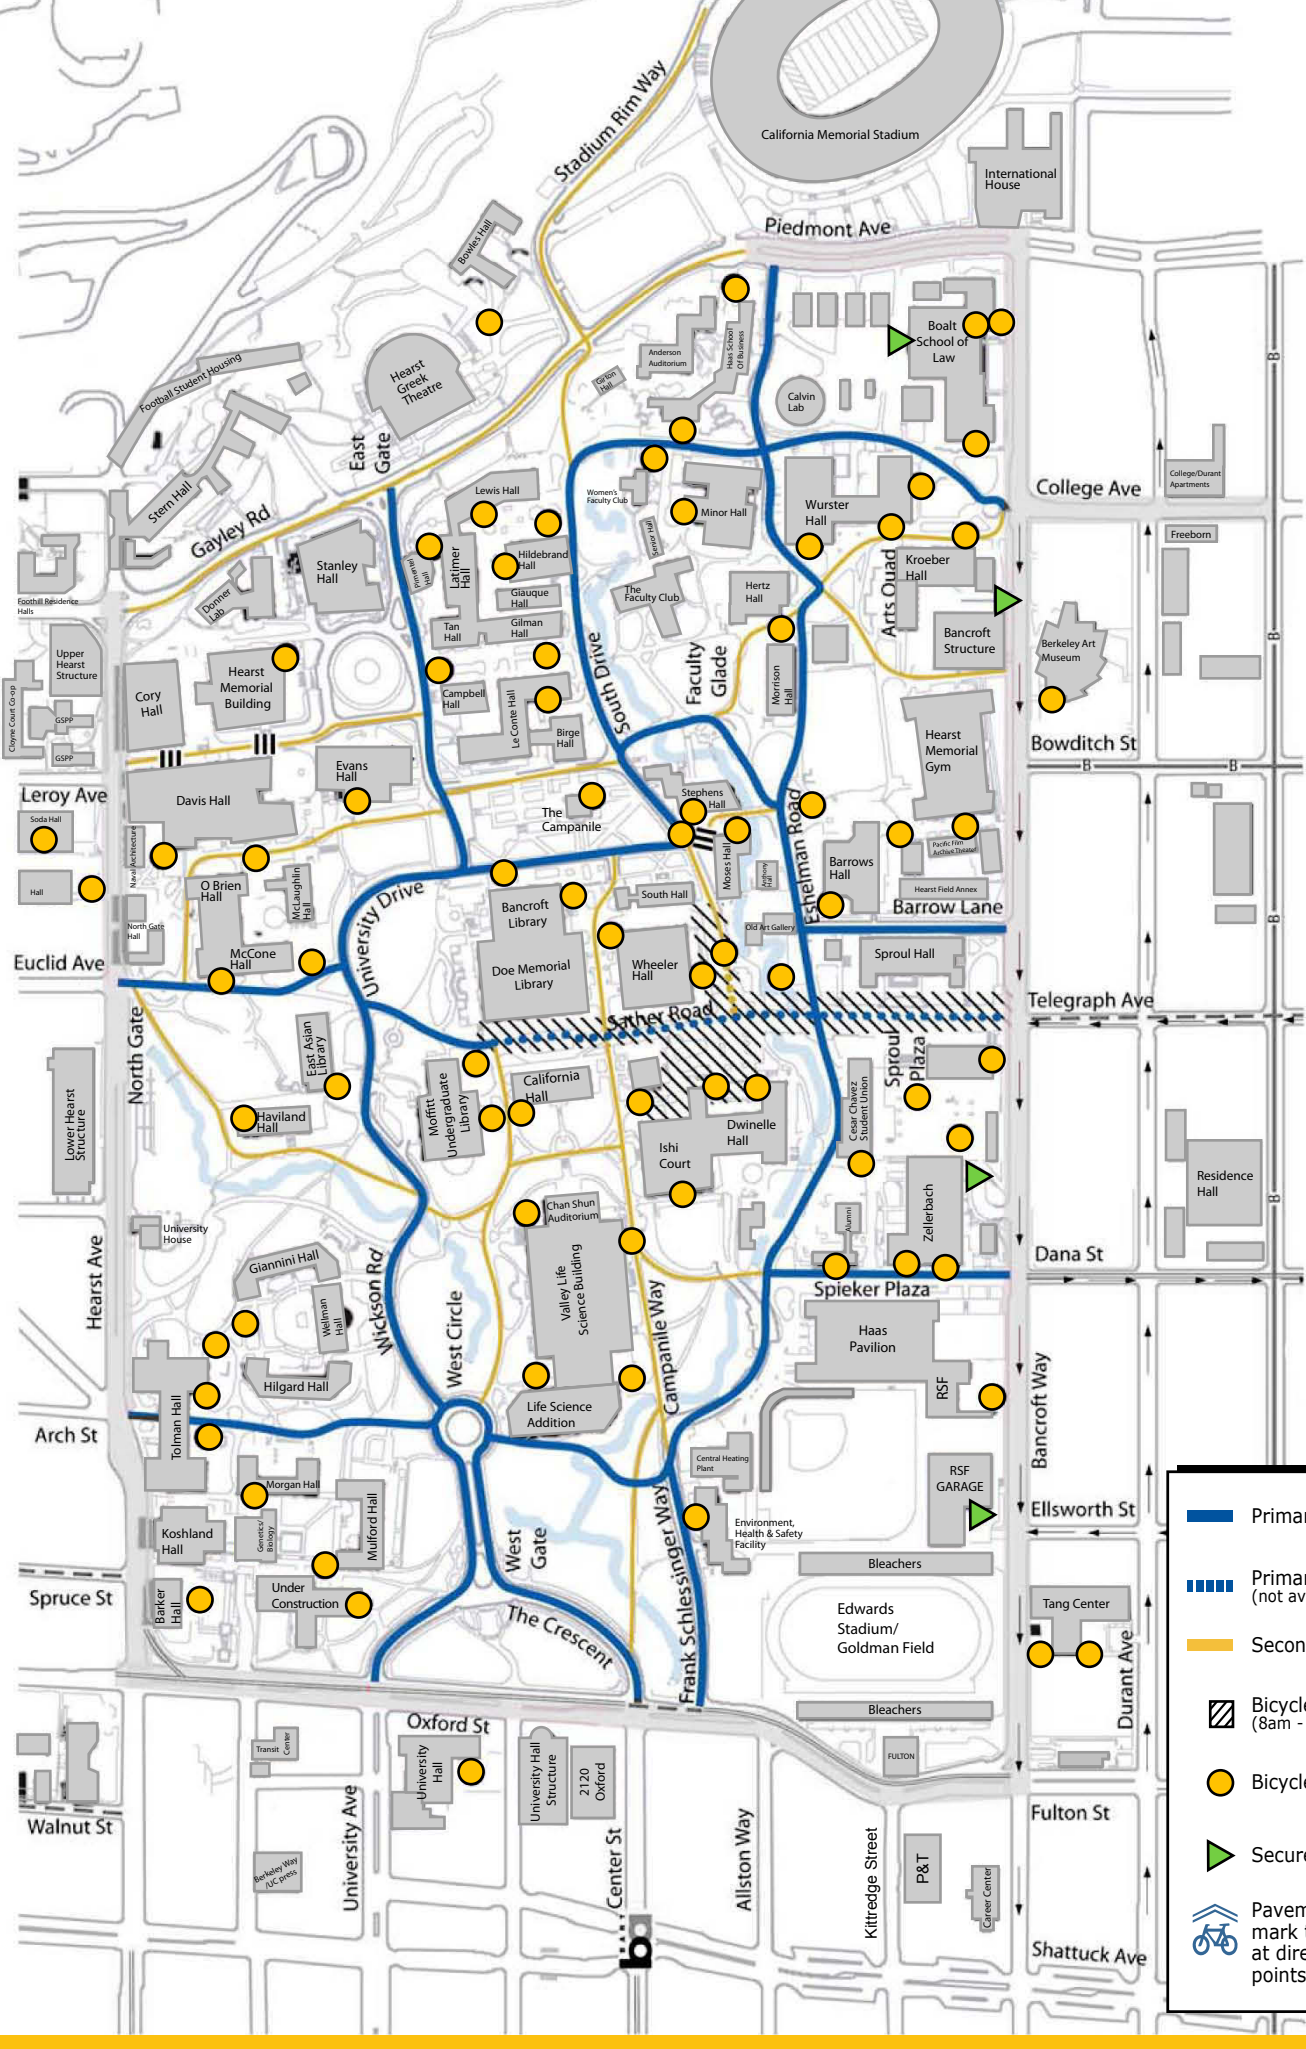

BIKING Through BERKELEY

-  Primary Bikeway
-  Primary Bikeway - Off Peak (not available 8am - 6pm, Mon - Fri)
-  Secondary Bikeway
-  Bicycle Dismount Zone (8am - 6pm, Mon - Fri)
-  Bicycle Racks (10 or more spaces)
-  Secure Bicycle Parking Facility
-  Pavement Markings - arrows mark the primary bicycle ways at directional decision-making points